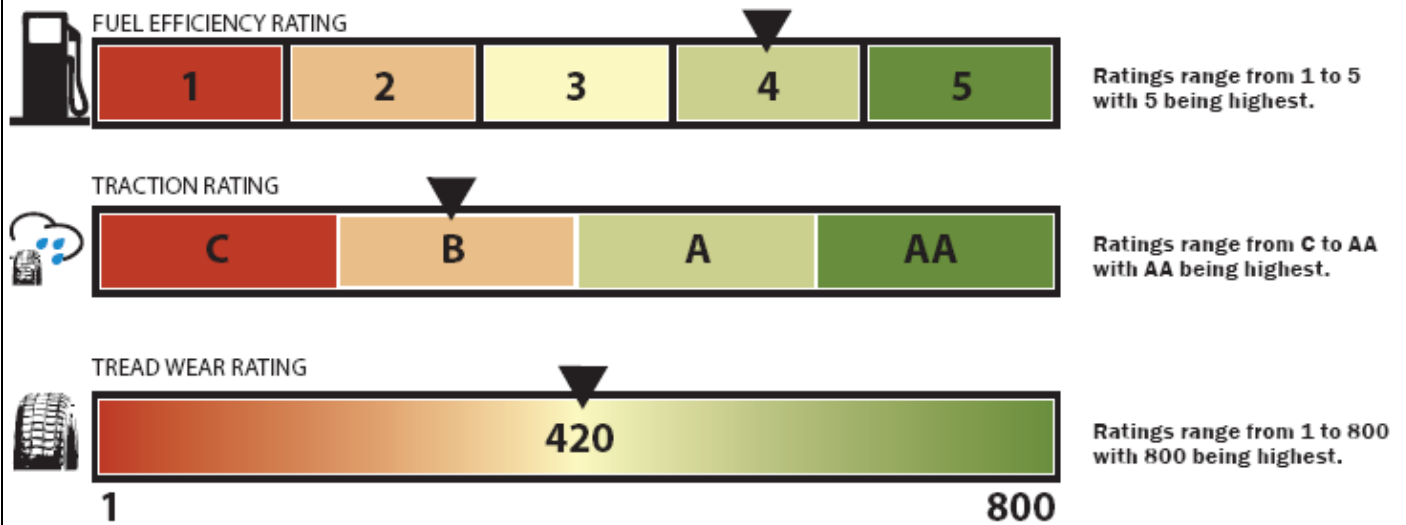

Figure 8. Label A in NHTSA consumer research

ACME TIRE COMPANY

WILEY RR-S

SIZE: P225/60R16

Compare This Tire With Others Before You Buy.

Ratings range from 1 to 100 with 100 being highest.
Source: National Highway Traffic Safety Administration (NHTSA)

Figure 9. Label B in NHTSA's consumer research

ACME TIRE COMPANY

WILEY RR-S

SIZE: P225/60R16

Compare This Tire With Others Before You Buy.

Ratings range from A to E with A being highest.
Source: National Highway Traffic Safety Administration (NHTSA)

Figure 10. Label C in NHTSA's consumer research

Figure 11. Label D in NHTSA's consumer research

ACME TIRE COMPANY

WILEY RR-S

SIZE: P225/60R16

Compare This Tire With Others Before You Buy.

Figure 12. Label E in NHTSA's consumer research