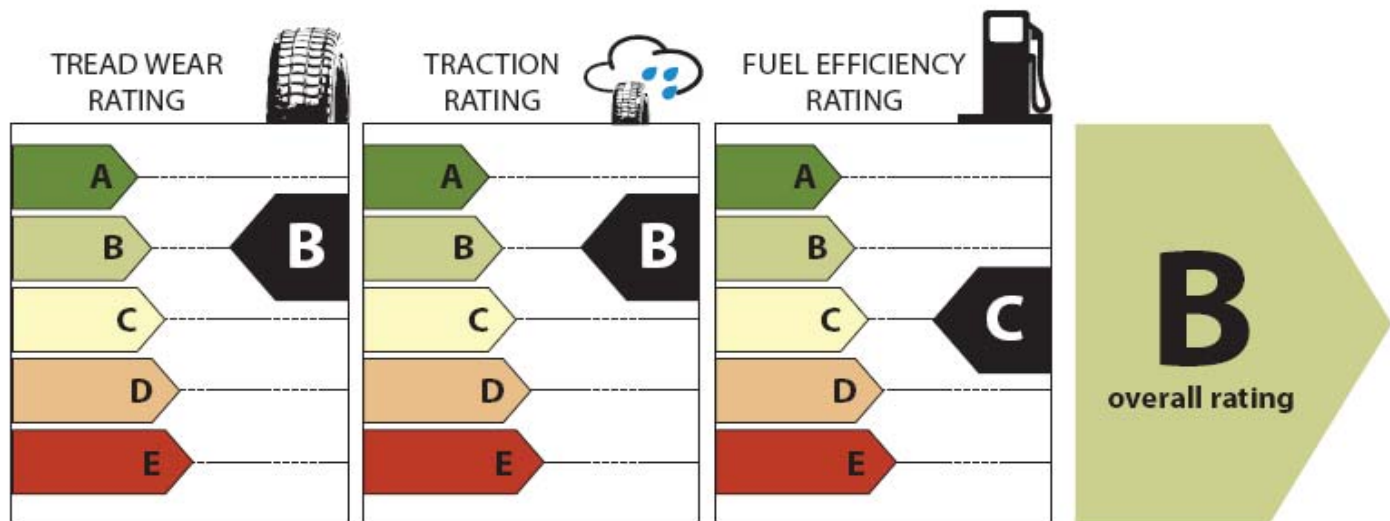

ACME TIRE COMPANY

WILEY RR-S

SIZE: P225/60R16

Ratings range from 0 to 100 with 100 being the best, where the tire is properly inflated.

Source: National Highway Traffic Safety Administration (NHTSA)

For more information visit www.nhtsa.gov

Figure 8. Label A in NHTSA consumer research

ACME TIRE COMPANY

WILEY RR-S

SIZE: P225/60R16

Compare This Tire With Others Before You Buy.

Ratings range from 1 to 100 with 100 being highest.
Source: National Highway Traffic Safety Administration (NHTSA)

Figure 9. Label B in NHTSA's consumer research

ACME TIRE COMPANY

WILEY RR-S

SIZE: P225/60R16

Compare This Tire With Others Before You Buy.

Ratings range from A to E with A being highest.
Source: National Highway Traffic Safety Administration (NHTSA)

Figure 10. Label C in NHTSA's consumer research

Figure 11. Label D in NHTSA's consumer research

ACME TIRE COMPANY

WILEY RR-S

SIZE: P225/60R16

Compare This Tire With Others Before You Buy.

Figure 12. Label E in NHTSA's consumer research