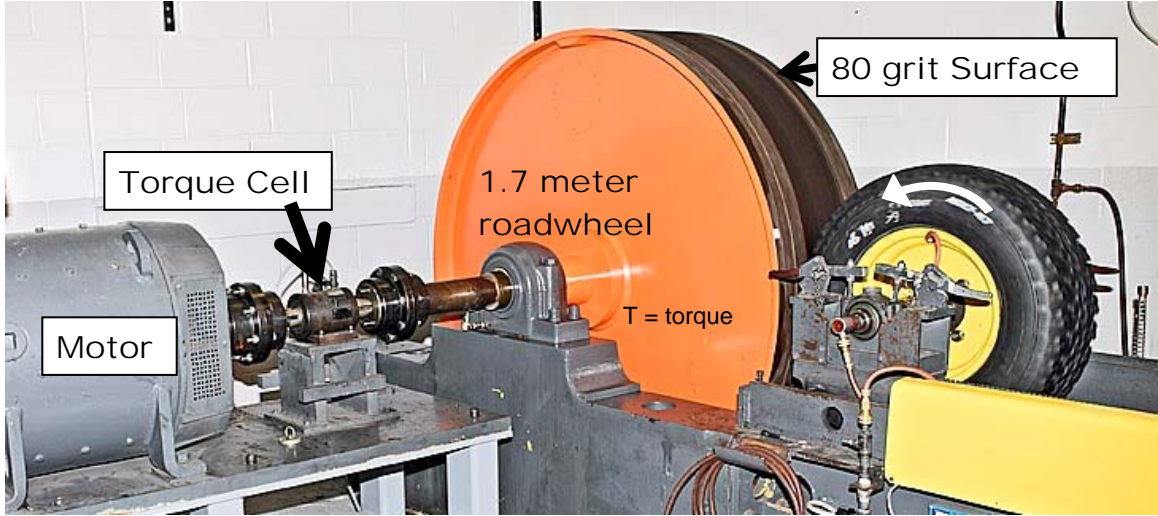

Figure 5. Force Method Rolling Resistance

Figure 6. Torque Method Rolling Resistance