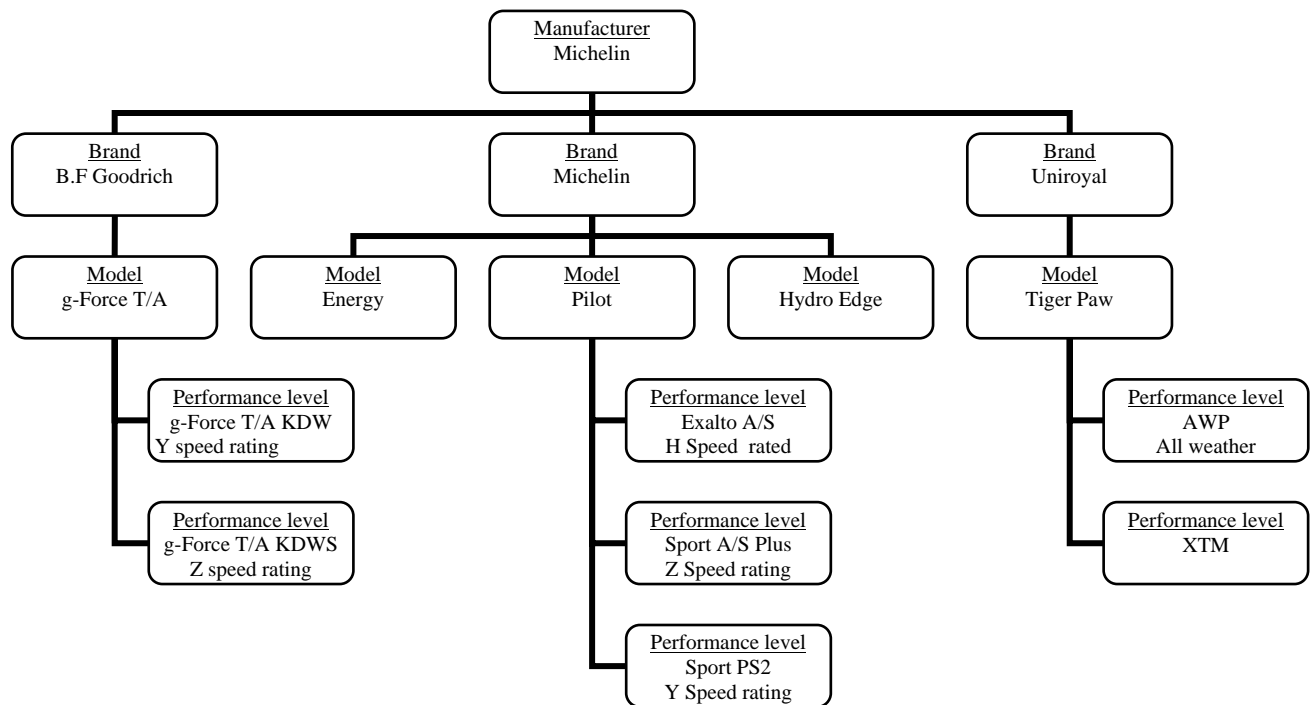

FULL COLOR FIGURES FOR NHTSA'S TIRE FUEL EFFICIENCY CONSUMER INFORMATION PROGRAM NPRM

GOVERNMENT TIRE RATING

ACME TIRE COMPANY WILEY RR-S SIZE: P225/60R16

Ratings range from 0 to 100 with 100 being the best, where the tire is properly inflated.

Source: National Highway Traffic Safety Administration (NHTSA)

For more information visit www.nhtsa.gov

Figure 1. Proposed Rating System Label

Figure 2. Uses and Losses of Fuel Energy in a Vehicle – Estimates of City and Highway Usage (Highway Figures Appear in Parentheses)

ACME TIRE COMPANY

WILEY RR-S

SIZE: P225/60R16

Ratings range from 0 to 100 with 100 being the best, where the tire is properly inflated.

Source: National Highway Traffic Safety Administration (NHTSA)

For more information visit www.nhtsa.gov

Figure 8. Label A in NHTSA consumer research

ACME TIRE COMPANY

WILEY RR-S

SIZE: P225/60R16

Compare This Tire With Others Before You Buy.

Ratings range from 1 to 100 with 100 being highest.
Source: National Highway Traffic Safety Administration (NHTSA)