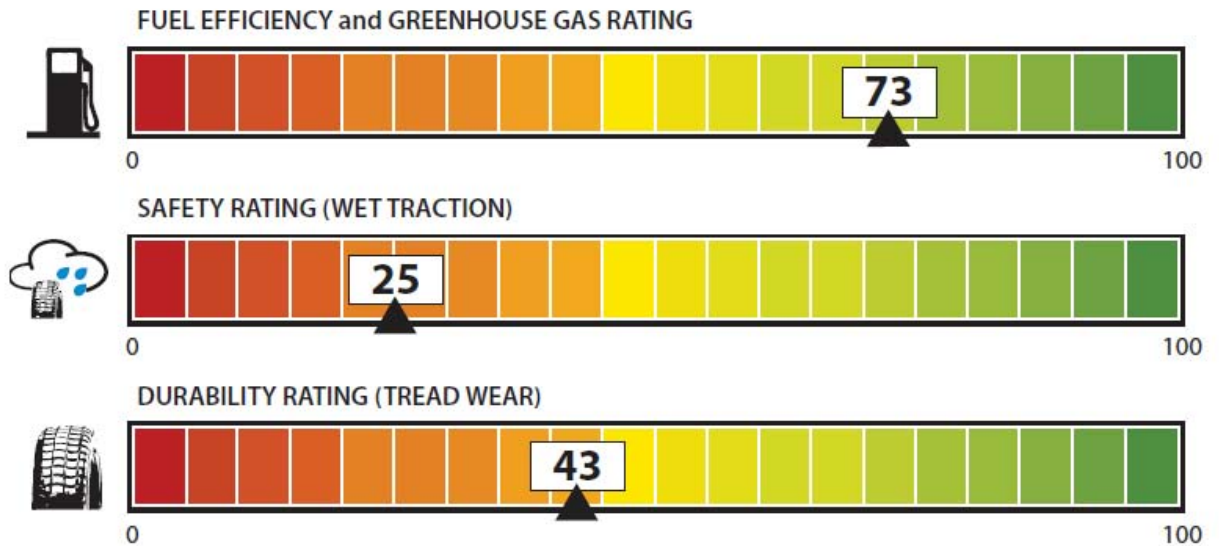

FULL COLOR FIGURES FOR NHTSA'S TIRE FUEL EFFICIENCY CONSUMER INFORMATION PROGRAM NPRM

GOVERNMENT TIRE RATING

ACME TIRE COMPANY WILEY RR-S SIZE: P225/60R16

Ratings range from 0 to 100 with 100 being the best, where the tire is properly inflated.

Source: National Highway Traffic Safety Administration (NHTSA)

For more information visit www.nhtsa.gov

Figure 1. Proposed Rating System Label

Figure 2. Uses and Losses of Fuel Energy in a Vehicle – Estimates of City and Highway Usage (Highway Figures Appear in Parentheses)

ACME TIRE COMPANY

WILEY RR-S

SIZE: P225/60R16

Ratings range from 0 to 100 with 100 being the best, where the tire is properly inflated.

Source: National Highway Traffic Safety Administration (NHTSA)

For more information visit www.nhtsa.gov

Figure 8. Label A in NHTSA consumer research

ACME TIRE COMPANY

WILEY RR-S

SIZE: P225/60R16

Compare This Tire With Others Before You Buy.

Ratings range from 1 to 100 with 100 being highest.
Source: National Highway Traffic Safety Administration (NHTSA)